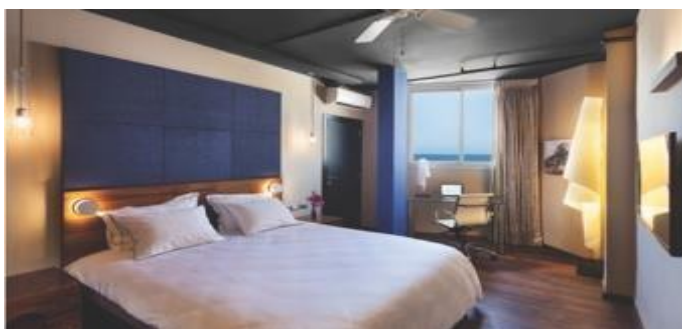

The fascinating architectural design of Port and Blue, 76 Rooms / Suites

Prime Location – in front of The Aviv port , nearby convention center

Room Type	Rate Single	Rate Double
Deluxe Room	168\$	188\$
Junior Suite	188\$	208\$
Deluxe Suite	215\$	235\$

Including breakfast

Free Wifi

Free access to mini lounge

For reservations please send Email to: cheno@portandblue.com

Please note, special rate for cybertech guests only

www.portandblue.com

zidon 1 Tel aviv